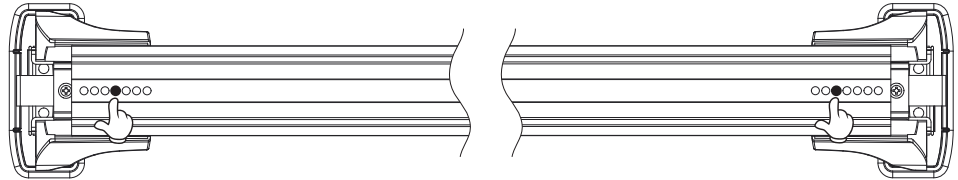

6112

Roof Racks Setting

行李架設置

Suzuki Jimmy

3/5dr 2025+

K179 K180

20251030V01

前桿 Front Bar 110cm		鉤片 Clip
由外向內第 4 孔 4th hole from outside to inside	由外向內第 5 孔 5th hole from outside to inside	K179

後桿 Rear Bar 110cm		鉤片 Clip
由外向內第 4 孔 4th hole from outside to inside	由外向內第 5 孔 5th hole from outside to inside	K180

與B柱門縫距離 Distance from Door Gap of B-Pillar	
Y 50mm	Z 600 mm