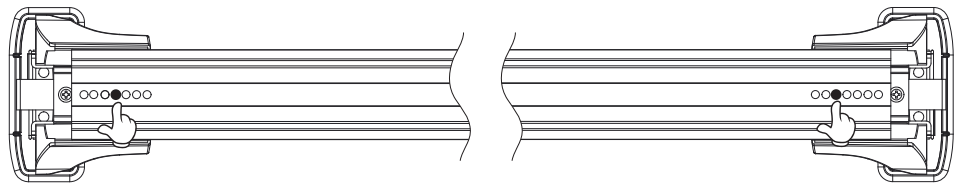

6112

Roof Racks Setting

行李架設置

Suzuki Jimmy

3/5dr 2025+

K179 K180

20251030V01

前桿 Front Bar 110cm		鉤片 Clip
由外向內第 4 孔 4th hole from outside to inside	由外向內第 5 孔 5th hole from outside to inside	K179

後桿 Rear Bar 110cm		鉤片 Clip
由外向內第 4 孔 4th hole from outside to inside	由外向內第 5 孔 5th hole from outside to inside	K180

與B柱門縫距離 Distance from Door Gap of B-Pillar	
Y 50mm	Z 600 mm