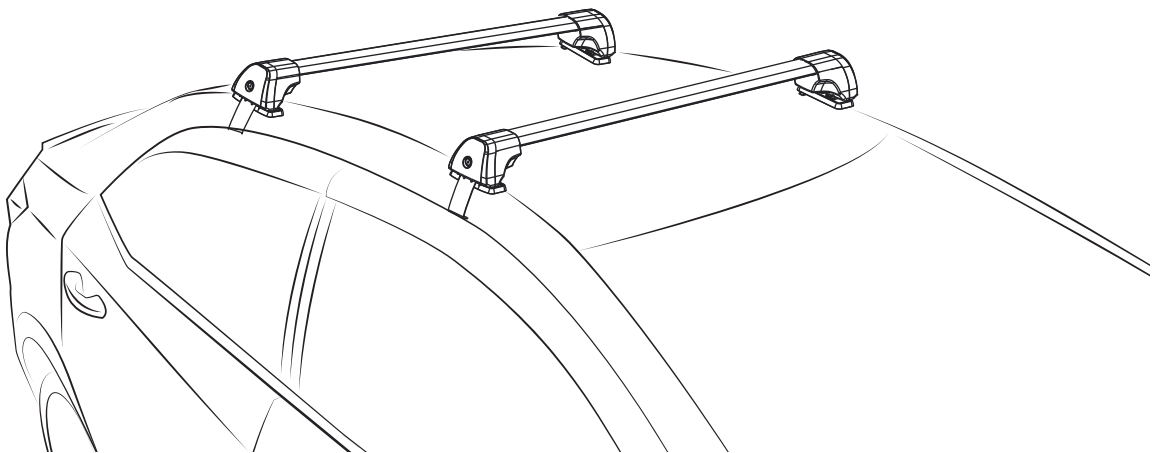

# Roof Racks Setting

行李架設置

Toyota TOWN ACE

5dr 2023+

K176 K177

20251030V01

前桿 Front Bar 120cm		鉤片 Clip
由外向內第 4 孔 4th hole from outside to inside	由外向內第 5 孔 5th hole from outside to inside	K176

後桿 Rear Bar 120cm		鉤片 Clip
由外向內第 4 孔 4th hole from outside to inside	由外向內第 5 孔 5th hole from outside to inside	K177