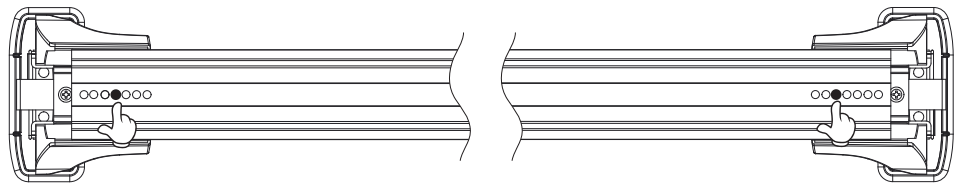

# Roof Racks Setting

行李架設置

Toyota TOWN ACE

5dr 2023+

K176 K177

20251030V01

前桿 Front Bar 120cm		鉤片 Clip
由外向內第 4 孔 4th hole from outside to inside	由外向內第 5 孔 5th hole from outside to inside	K176

後桿 Rear Bar 120cm		鉤片 Clip
由外向內第 4 孔 4th hole from outside to inside	由外向內第 5 孔 5th hole from outside to inside	K177

與B柱門縫距離 Distance from Door Gap of B-Pillar	
Y 150mm	Z 850 mm