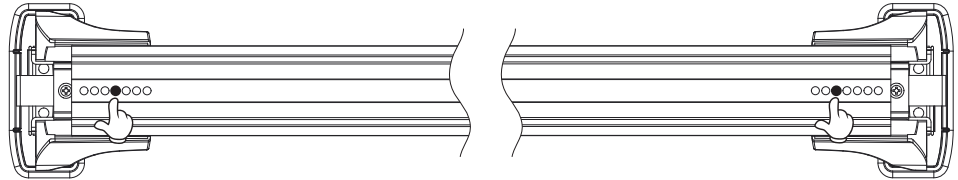

# Roof Racks Setting

行李架設置

Toyota TOWN ACE

5dr 2023+

K176 K177

20251030V01

前桿 Front Bar 120cm		鉤片 Clip
由外向內第 4 孔 4th hole from outside to inside	由外向內第 5 孔 5th hole from outside to inside	K176

後桿 Rear Bar 120cm		鉤片 Clip
由外向內第 4 孔 4th hole from outside to inside	由外向內第 5 孔 5th hole from outside to inside	K177

與B柱門縫距離 Distance from Door Gap of B-Pillar	
Y 150mm	Z 850 mm