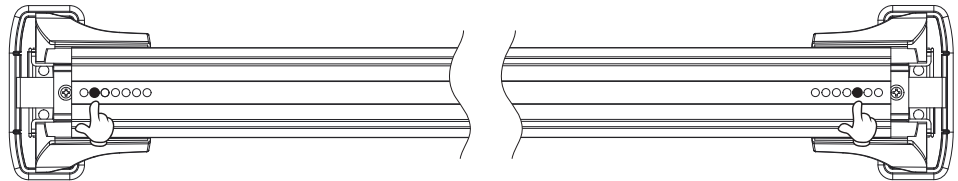

# Roof Racks Setting

行李架設置

Toyota bZ4X (EA10)  
5dr SUV 2022+

K168 K169

20241106V01

前桿 Front Bar 120cm		鉤片 Clip
由外向內第 5 孔 5th hole from outside to inside	由外向內第 6 孔 6th hole from outside to inside	K168

後桿 Rear Bar 110cm		鉤片 Clip
由外向內第 2 孔 2nd hole from outside to inside	由外向內第 3 孔 3rd hole from outside to inside	K169

與B柱門縫距離 Distance from Door Gap of B-Pillar	
Y 200mm	Z 450 mm