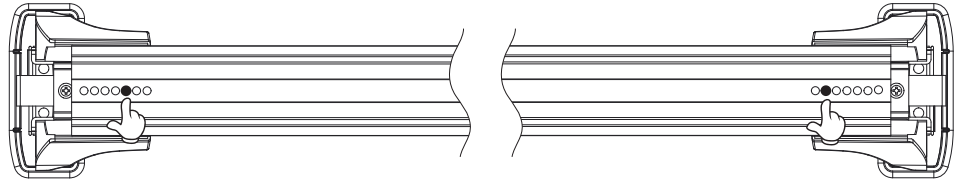

# Roof Racks Setting

行李架設置

Toyota bZ4X (EA10)  
5dr SUV 2022+

K168 K169

20241106V01

前桿 Front Bar 120cm		鉤片 Clip
由外向內第 5 孔 5th hole from outside to inside	由外向內第 6 孔 6th hole from outside to inside	K168

後桿 Rear Bar 110cm		鉤片 Clip
由外向內第 2 孔 2nd hole from outside to inside	由外向內第 3 孔 3rd hole from outside to inside	K169

與B柱門縫距離 Distance from Door Gap of B-Pillar	
Y 200mm	Z 450 mm