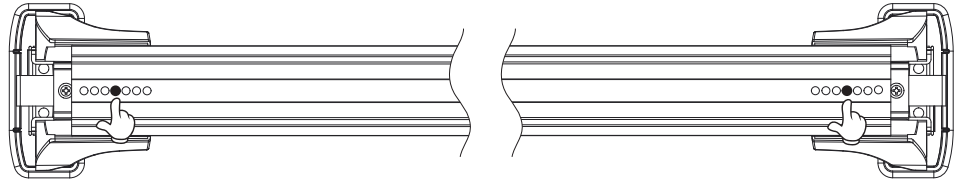

# Roof Racks Setting

行李架設置

BMW X6 (G06)  
5dr SUV 2020+

K166 K167

20241025V01

前桿 Front Bar 110cm		鉤片 Clip
由外向內第 4 孔 4th hole from outside to inside	由外向內第 4 孔 4th hole from outside to inside	K166

後桿 Rear Bar 110cm		鉤片 Clip
由外向內第 5 孔 5th hole from outside to inside	由外向內第 6 孔 6th hole from outside to inside	K167

與B柱門縫距離 Distance from Door Gap of B-Pillar	
Y 250mm	Z 400 mm