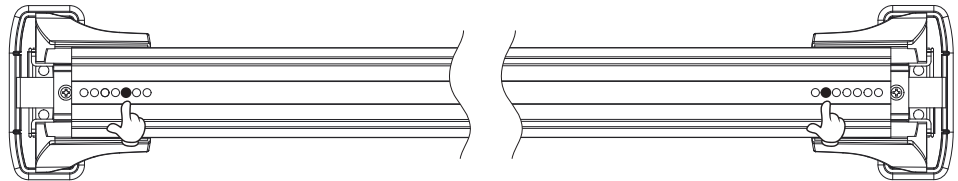

# Roof Racks Setting

行李架設置

BMW X6 (G06)  
5dr SUV 2020+

K166 K167

20241025V01

前桿 Front Bar 110cm		鉤片 Clip
由外向內第 4 孔 4th hole from outside to inside	由外向內第 4 孔 4th hole from outside to inside	K166

後桿 Rear Bar 110cm		鉤片 Clip
由外向內第 5 孔 5th hole from outside to inside	由外向內第 6 孔 6th hole from outside to inside	K167

與B柱門縫距離 Distance from Door Gap of B-Pillar	
Y 250mm	Z 400 mm