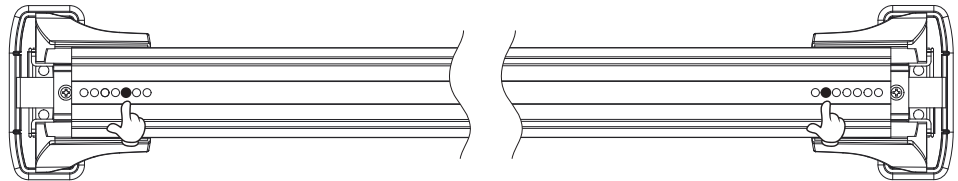

6112

Roof Racks Setting

行李架設置

TOYOTA RAV4 (XA40)
5dr SUV 2013-2018

K164 K165

20241025V01

前桿 Front Bar 100cm		鉤片 Clip
由外向內第 1 孔 1st hole from outside to inside	由外向內第 1 孔 1st hole from outside to inside	K164

後桿 Rear Bar 100cm		鉤片 Clip
由外向內第 5 孔 5th hole from outside to inside	由外向內第 6 孔 6th hole from outside to inside	K165

與B柱門縫距離 Distance from Door Gap of B-Pillar	
Y 150mm	Z 500 mm