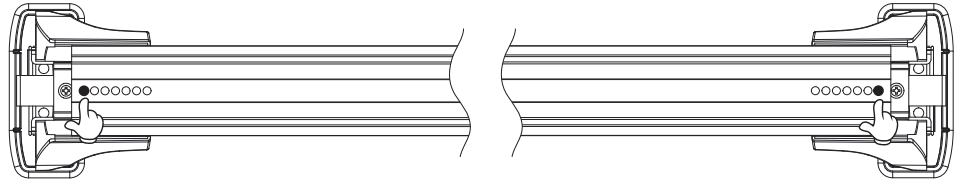

6112

Roof Racks Setting

行李架設置

TOYOTA RAV4 (XA40)
5dr SUV 2013-2018

K164 K165

20241025V01

前桿 Front Bar 100cm		鉤片 Clip
由外向內第 1 孔 1st hole from outside to inside	由外向內第 1 孔 1st hole from outside to inside	K164

後桿 Rear Bar 100cm		鉤片 Clip
由外向內第 5 孔 5th hole from outside to inside	由外向內第 6 孔 6th hole from outside to inside	K165

與B柱門縫距離 Distance from Door Gap of B-Pillar	
Y 150mm	Z 500 mm