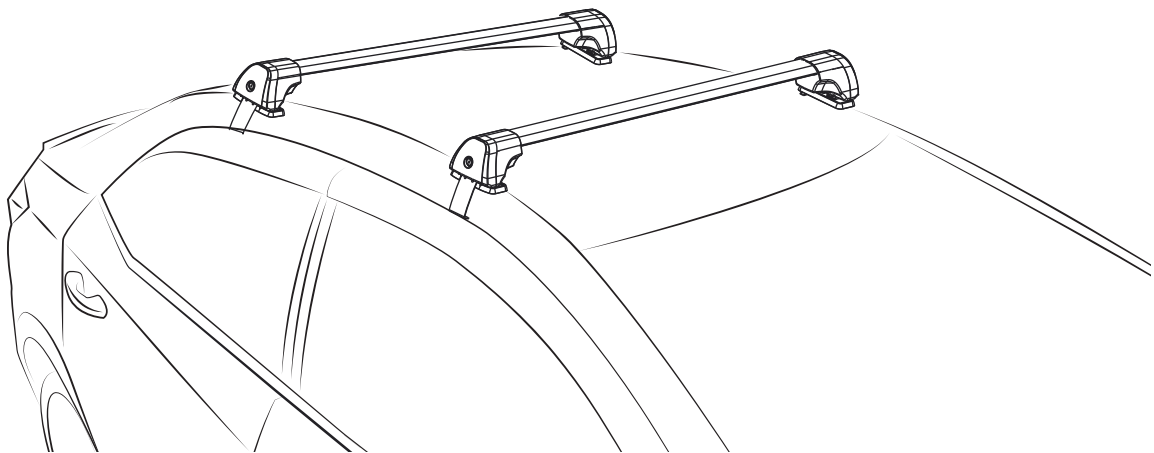

6112

Roof Racks Setting

行李架設置

TOYOTA RAV4 (XA40)
5dr SUV 2013-2018

K164 K165

20241025V01

前桿 Front Bar 100cm		鉤片 Clip
由外向內第 1 孔 1st hole from outside to inside	由外向內第 1 孔 1st hole from outside to inside	K164

後桿 Rear Bar 100cm		鉤片 Clip
由外向內第 5 孔 5th hole from outside to inside	由外向內第 6 孔 6th hole from outside to inside	K165

與B柱門縫距離 Distance from Door Gap of B-Pillar	
Y 150mm	Z 500 mm