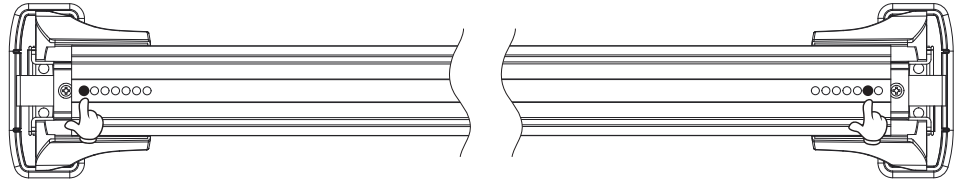

6112

Roof Racks Setting

行李架設置

MITSUBISHI COLT PLUS
5dr HATCHBACK 2020+

K154 K155

20240520V01

前桿 Front Bar 100cm		鉤片 Clip
由外向內第 1 孔 1st hole from outside to inside	由外向內第 2 孔 2nd hole from outside to inside	K152

後桿 Rear Bar 100cm		鉤片 Clip
由外向內第 4 孔 4th hole from outside to inside	由外向內第 5 孔 5th hole from outside to inside	K153

與B柱門縫距離 Distance from Door Gap of B-Pillar	
Y 200mm	Z 450 mm