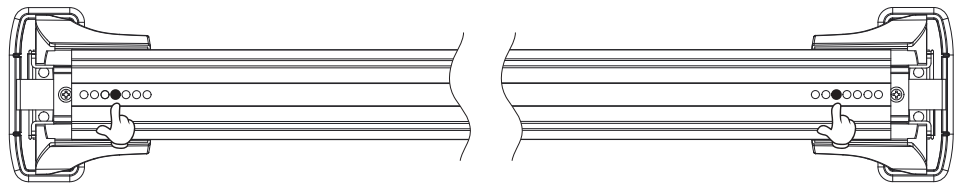

6112

Roof Racks Setting

行李架設置

MITSUBISHI COLT PLUS
5dr HATCHBACK 2020+

K154 K155

20240520V01

前桿 Front Bar 100cm		鉤片 Clip
由外向內第 1 孔 1st hole from outside to inside	由外向內第 2 孔 2nd hole from outside to inside	K152

後桿 Rear Bar 100cm		鉤片 Clip
由外向內第 4 孔 4th hole from outside to inside	由外向內第 5 孔 5th hole from outside to inside	K153

與B柱門縫距離 Distance from Door Gap of B-Pillar	
Y 200mm	Z 450 mm