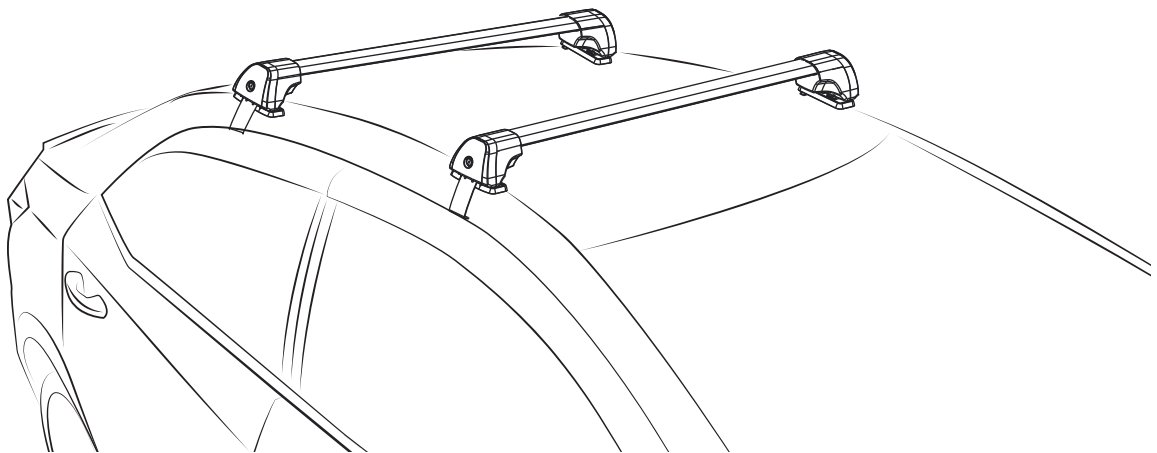

# Roof Racks Setting

行李架設置

VOLKSWAGEN POLO (AW/BZ)  
5dr HATCHBACK 2017+

K152 K153

20240520V01

前桿 Front Bar 100cm		鉤片 Clip
由外向內第 2 孔 2nd hole from outside to inside	由外向內第 3 孔 3rd hole from outside to inside	K152