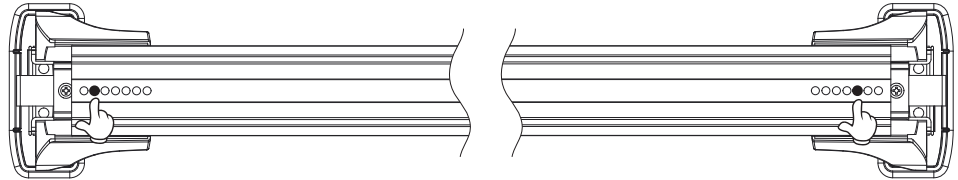

# Roof Racks Setting

行李架設置

VOLKSWAGEN POLO (AW/BZ)  
5dr HATCHBACK 2017+

K152 K153

20240520V01

前桿 Front Bar 100cm		鉤片 Clip
由外向內第 2 孔 2nd hole from outside to inside	由外向內第 3 孔 3rd hole from outside to inside	K152

後桿 Rear Bar 100cm		鉤片 Clip
由外向內第 6 孔 6th hole from outside to inside	由外向內第 6 孔 6th hole from outside to inside	K153

與B柱門縫距離 Distance from Door Gap of B-Pillar	
Y 270mm	Z 380 mm