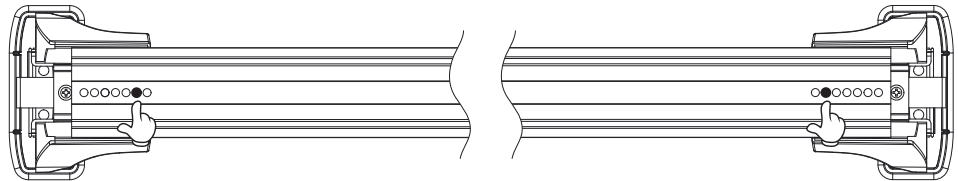

# Roof Racks Setting

行李架設置

VOLKSWAGEN POLO (AW/BZ)  
5dr HATCHBACK 2017+

K152 K153

20240520V01

前桿 Front Bar 100cm		鉤片 Clip
由外向內第 2 孔 2nd hole from outside to inside	由外向內第 3 孔 3rd hole from outside to inside	K152

後桿 Rear Bar 100cm		鉤片 Clip
由外向內第 6 孔 6th hole from outside to inside	由外向內第 6 孔 6th hole from outside to inside	K153

與B柱門縫距離 Distance from Door Gap of B-Pillar	
Y 270mm	Z 380 mm