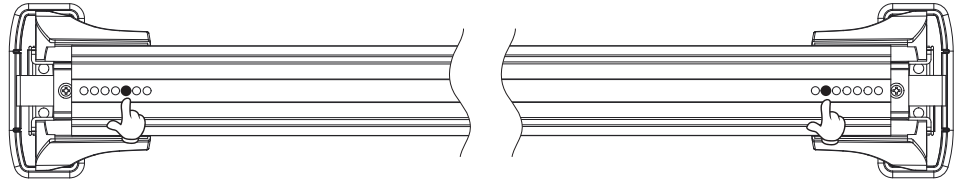

6112

Roof Racks Setting

行李架設置

LEXUS ES (XZ10)
4dr SEDAN 2019+

K146 K147

20240514V01

前桿 Front Bar 110cm		鉤片 Clip
由外向內第 5 孔 5th hole from outside to inside	由外向內第 6 孔 6th hole from outside to inside	K146

後桿 Rear Bar 100cm		鉤片 Clip
由外向內第 3 孔 3rd hole from outside to inside	由外向內第 4 孔 4th hole from outside to inside	K147

與B柱門縫距離 Distance from Door Gap of B-Pillar	
Y 300mm	Z 350 mm