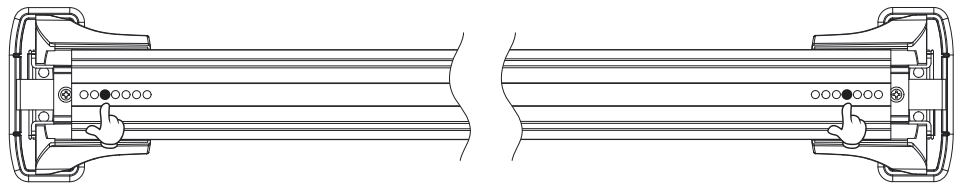

6112

Roof Racks Setting

行李架設置

LEXUS ES (XZ10)
4dr SEDAN 2019+

K146 K147

20240514V01

前桿 Front Bar 110cm		鉤片 Clip
由外向內第 5 孔 5th hole from outside to inside	由外向內第 6 孔 6th hole from outside to inside	K146

後桿 Rear Bar 100cm		鉤片 Clip
由外向內第 3 孔 3rd hole from outside to inside	由外向內第 4 孔 4th hole from outside to inside	K147

與B柱門縫距離 Distance from Door Gap of B-Pillar	
Y 300mm	Z 350 mm