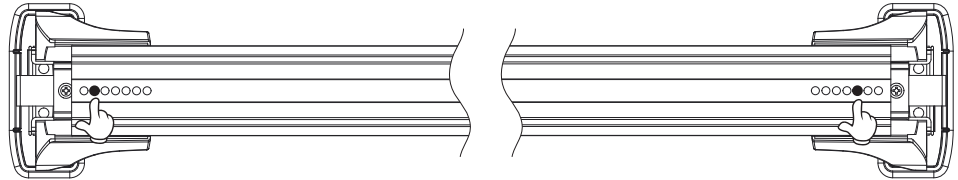

6112

Roof Racks Setting

行李架設置

VW POLO (6R/6C)
5dr HATCHBACK 2009-2017

K142 K143

20240223V01

前桿 Front Bar 100cm		鉤片 Clip
由外向內第 2 孔 2nd hole from outside to inside	由外向內第 3 孔 3rd hole from outside to inside	K142

後桿 Rear Bar 100cm		鉤片 Clip
由外向內第 5 孔 5th hole from outside to inside	由外向內第 5 孔 5th hole from outside to inside	K143

與B柱門縫距離 Distance from Door Gap of B-Pillar	
Y 250mm	Z 340 mm