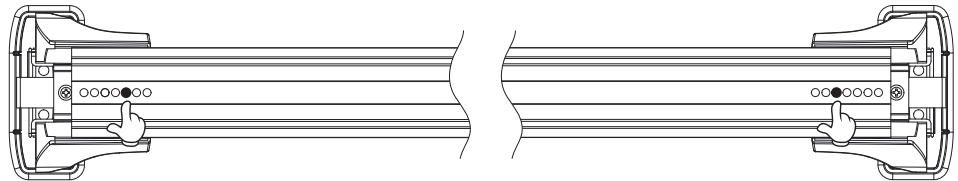

6112

Roof Racks Setting

行李架設置

VW POLO (6R/6C)
5dr HATCHBACK 2009-2017

K142 K143

20240223V01

前桿 Front Bar 100cm		鉤片 Clip
由外向內第 2 孔 2nd hole from outside to inside	由外向內第 3 孔 3rd hole from outside to inside	K142

後桿 Rear Bar 100cm		鉤片 Clip
由外向內第 5 孔 5th hole from outside to inside	由外向內第 5 孔 5th hole from outside to inside	K143

與B柱門縫距離 Distance from Door Gap of B-Pillar	
Y 250mm	Z 340 mm