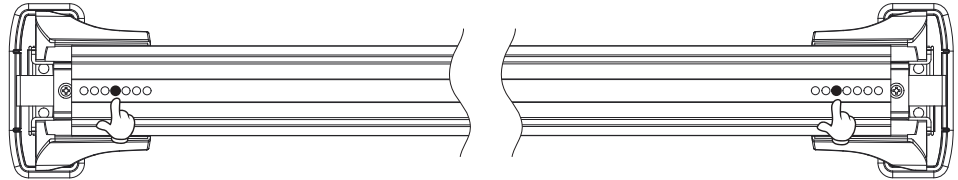

6112

Roof Racks Setting

行李架設置

MG4 EV (EH32)
5dr HATCHBACK 2022+

K140 K141

20240223V01

| | | |
|--|--|------------|
| 前桿 Front Bar 110cm | | 鉤片 Clip |
| 由外向內第 4 孔 4th hole from outside to inside | 由外向內第 5 孔 5th hole from outside to inside | K140 |

| | | |
|--|--|------------|
| 後桿 Rear Bar 100cm | | 鉤片 Clip |
| 由外向內第 1 孔 1st hole from outside to inside | 由外向內第 2 孔 2nd hole from outside to inside | K141 |

| | |
|---|----------|
| 與B柱門縫距離 Distance from Door Gap of B-Pillar | |
| Y 250mm | Z 400 mm |