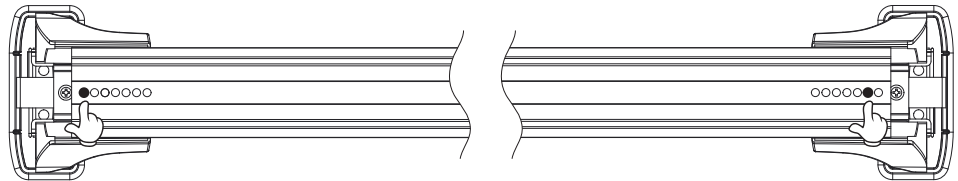

6112

Roof Racks Setting

行李架設置

MG4 EV (EH32)
5dr HATCHBACK 2022+

K140 K141

20240223V01

| | | |
|--|--|------------|
| 前桿 Front Bar 110cm | | 鉤片 Clip |
| 由外向內第 4 孔 4th hole from outside to inside | 由外向內第 5 孔 5th hole from outside to inside | K140 |

| | | |
|--|--|------------|
| 後桿 Rear Bar 100cm | | 鉤片 Clip |
| 由外向內第 1 孔 1st hole from outside to inside | 由外向內第 2 孔 2nd hole from outside to inside | K141 |

| | |
|---|----------|
| 與B柱門縫距離 Distance from Door Gap of B-Pillar | |
| Y 250mm | Z 400 mm |