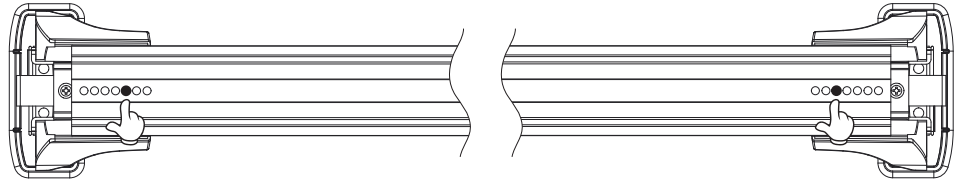

6112

Roof Racks Setting

行李架設置

HONDA FIT (GR/GS)
5dr HATCHBACK 2020+

K114 K115

20230809V01

前桿 Front Bar 100cm		鉤片 Clip
由外向內第 5 孔 5th hole from outside to inside	由外向內第 5 孔 5th hole from outside to inside	K114

後桿 Rear Bar 90cm		鉤片 Clip
由外向內第 4 孔 4th hole from outside to inside	由外向內第 5 孔 5th hole from outside to inside	K115

與B柱門縫距離 Distance from Door Gap of B-Pillar	
Y 250mm	Z 400mm