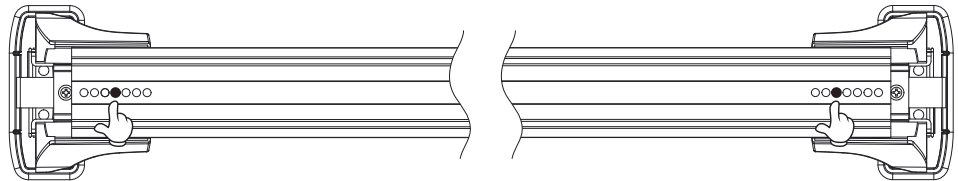

6112

Roof Racks Setting

行李架設置

HONDA FIT (GR/GS)
5dr HATCHBACK 2020+

K114 K115

20230809V01

前桿 Front Bar 100cm		鉤片 Clip
由外向內第 5 孔 5th hole from outside to inside	由外向內第 5 孔 5th hole from outside to inside	K114

後桿 Rear Bar 90cm		鉤片 Clip
由外向內第 4 孔 4th hole from outside to inside	由外向內第 5 孔 5th hole from outside to inside	K115

與B柱門縫距離 Distance from Door Gap of B-Pillar	
Y 250mm	Z 400mm