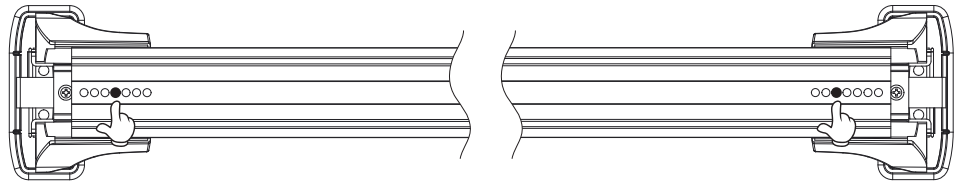

# Roof Racks Setting

行李架設置

TOYOTA RAV4 (XA10)  
5dr SUV 1995-2000

K110 K111

20230609V01

前桿 Front Bar 90cm		鉤片 Clip
由外向內第 4 孔 4th hole from outside to inside	由外向內第 4 孔 4th hole from outside to inside	K110

後桿 Rear Bar 90cm		鉤片 Clip
由外向內第 4 孔 4th hole from outside to inside	由外向內第 5 孔 5th hole from outside to inside	K111

與B柱門縫距離 Distance from Door Gap of B-Pillar	
Y 50mm	Z 600mm