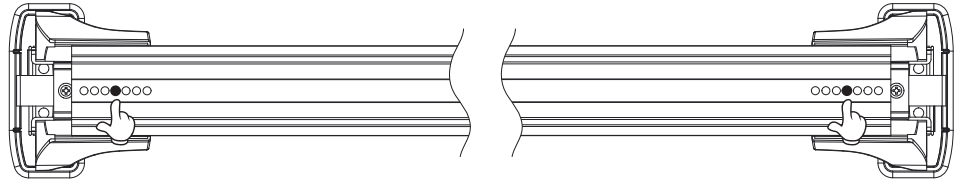

# Roof Racks Setting

行李架設置

TOYOTA RAV4 (XA10)  
5dr SUV 1995-2000

K110 K111

20230609V01

前桿 Front Bar 90cm		鉤片 Clip
由外向內第 4 孔 4th hole from outside to inside	由外向內第 4 孔 4th hole from outside to inside	K110

後桿 Rear Bar 90cm		鉤片 Clip
由外向內第 4 孔 4th hole from outside to inside	由外向內第 5 孔 5th hole from outside to inside	K111

與B柱門縫距離 Distance from Door Gap of B-Pillar	
Y 50mm	Z 600mm