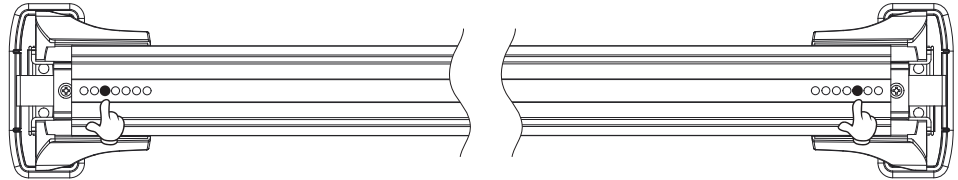

# Roof Racks Setting

行李架設置

SUBARU WRX WAGON (VB)  
5dr WAGON 2022+

K106 K107

20230508V01

前桿 Front Bar 100cm		鉤片 Clip
由外向內第 3 孔 3rd hole from outside to inside	由外向內第 3 孔 3rd hole from outside to inside	K106

後桿 Rear Bar 100cm		鉤片 Clip
由外向內第 5 孔 5th hole from outside to inside	由外向內第 5 孔 5th hole from outside to inside	K107

與B柱門縫距離 Distance from Door Gap of B-Pillar	
Y 100mm	Z 550mm