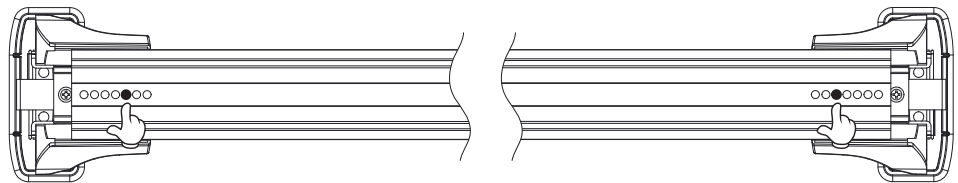

# Roof Racks Setting

行李架設置

SUBARU WRX WAGON (VB)  
5dr WAGON 2022+

K106 K107

20230508V01

前桿 Front Bar 100cm		鉤片 Clip
由外向內第 3 孔 3rd hole from outside to inside	由外向內第 3 孔 3rd hole from outside to inside	K106

後桿 Rear Bar 100cm		鉤片 Clip
由外向內第 5 孔 5th hole from outside to inside	由外向內第 5 孔 5th hole from outside to inside	K107

與B柱門縫距離 Distance from Door Gap of B-Pillar	
Y 100mm	Z 550mm