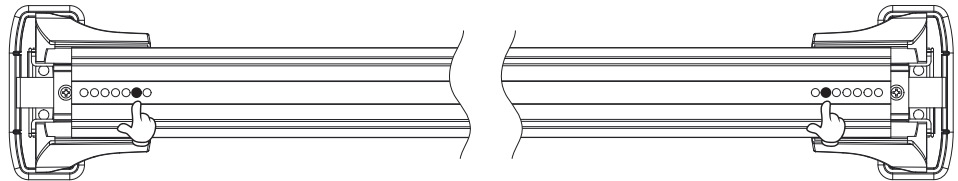

6112

Roof Racks Setting

行李架設置

TOYOTA ALTIS (E210)
4dr SEDAN 2019+

K100 K101

20230508V01

前桿 Front Bar 100cm		鉤片 Clip
由外向內第 3 孔 3rd hole from outside to inside	由外向內第 4 孔 4th hole from outside to inside	K100

後桿 Rear Bar 100cm		鉤片 Clip
由外向內第 6 孔 6th hole from outside to inside	由外向內第 6 孔 6th hole from outside to inside	K101

與B柱門縫距離 Distance from Door Gap of B-Pillar	
Y 325mm	Z 325mm