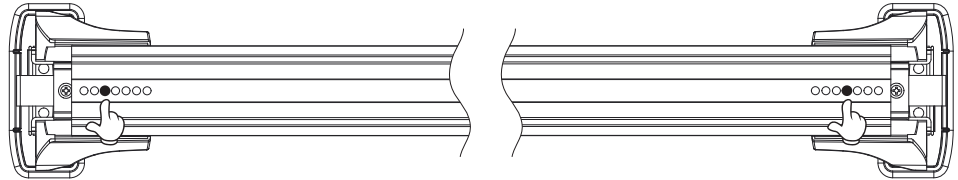

6112

Roof Racks Setting

行李架設置

TOYOTA ALTIS (E210)
4dr SEDAN 2019+

K100 K101

20230508V01

前桿 Front Bar 100cm		鉤片 Clip
由外向內第 3 孔 3rd hole from outside to inside	由外向內第 4 孔 4th hole from outside to inside	K100

後桿 Rear Bar 100cm		鉤片 Clip
由外向內第 6 孔 6th hole from outside to inside	由外向內第 6 孔 6th hole from outside to inside	K101

與B柱門縫距離 Distance from Door Gap of B-Pillar	
Y 325mm	Z 325mm