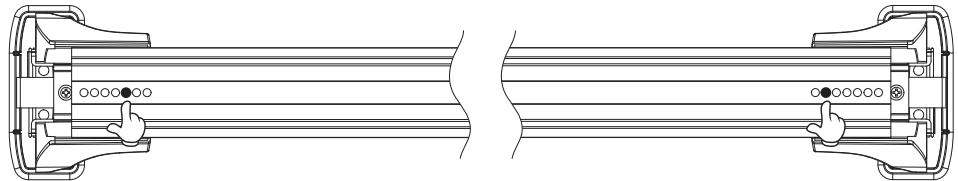

6112

Roof Racks Setting

行李架設置

TOYOTA PRIUS (XW20/NHW20)
TOYOTA PRIUS (XW30/ZVW30)
TOYOTA PRIUS (XW50/ZVW50)
5dr HATCHBACK 2002+

K098 K099

20230419V01

前桿 Front Bar 100cm		鉤片 Clip
由外向內第 3 孔 3rd hole from outside to inside	由外向內第 3 孔 3rd hole from outside to inside	K098

後桿 Rear Bar 100cm		鉤片 Clip
由外向內第 5 孔 5th hole from outside to inside	由外向內第 6 孔 6th hole from outside to inside	K099

與B柱門縫距離 Distance from Door Gap of B-Pillar	
Y 325mm	Z 325mm