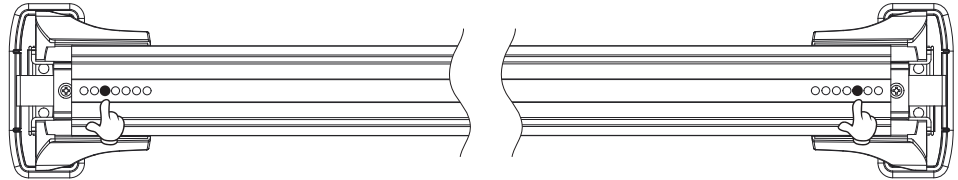

6112

Roof Racks Setting

行李架設置

TOYOTA PRIUS (XW20/NHW20)
TOYOTA PRIUS (XW30/ZVW30)
TOYOTA PRIUS (XW50/ZVW50)
5dr HATCHBACK 2002+

K098 K099

20230419V01

前桿 Front Bar 100cm		鉤片 Clip
由外向內第 3 孔 3rd hole from outside to inside	由外向內第 3 孔 3rd hole from outside to inside	K098

後桿 Rear Bar 100cm		鉤片 Clip
由外向內第 5 孔 5th hole from outside to inside	由外向內第 6 孔 6th hole from outside to inside	K099

與B柱門縫距離 Distance from Door Gap of B-Pillar	
Y 325mm	Z 325mm