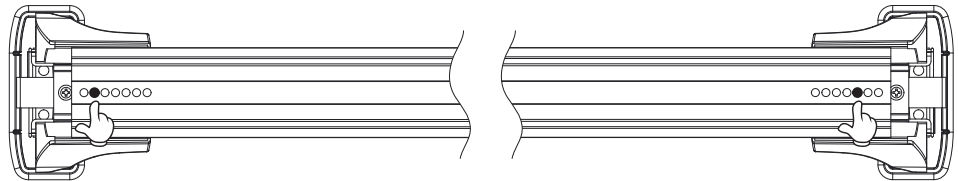

6112

Roof Racks Setting

行李架設置

TOYOTA ALTIS (E170)
4dr Sedan 2012-2019

K004

20221230V01

前桿 Front Bar 100cm		鉤片 Clip
由外向內第 3 孔 3rd hole from outside to inside	由外向內第 4 孔 4th hole from outside to inside	K004

後桿 Rear Bar 100cm		鉤片 Clip
由外向內第 2 孔 2nd hole from outside to inside	由外向內第 3 孔 3rd hole from outside to inside	K004

與B柱門縫距離 Distance from Door Gap of B-Pillar	
Y 250mm	Z 400mm