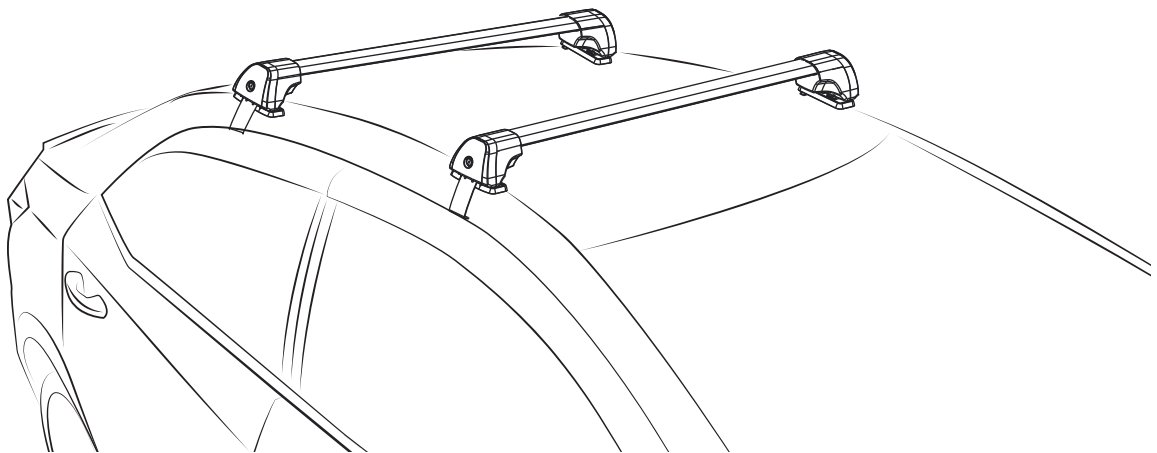

6112

Roof Racks Setting

行李架設置

TOYOTA ALTIS (E170)
4dr Sedan 2012-2019

K004

20221230V01

前桿 Front Bar 100cm		鉤片 Clip
由外向內第 3 孔 3rd hole from outside to inside	由外向內第 4 孔 4th hole from outside to inside	K004

後桿 Rear Bar 100cm		鉤片 Clip
由外向內第 2 孔 2nd hole from outside to inside	由外向內第 3 孔 3rd hole from outside to inside	K004

與B柱門縫距離 Distance from Door Gap of B-Pillar	
Y 250mm	Z 400mm