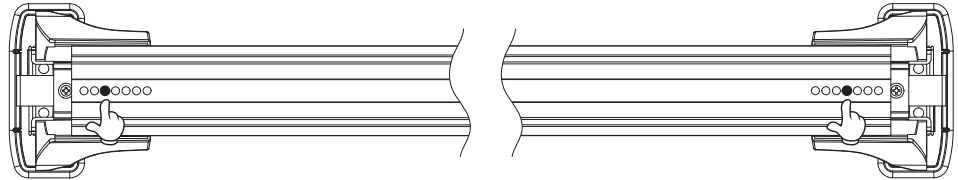

6112

Roof Racks Setting

行李架設置

TOYOTA ALTIS (E170)
4dr Sedan 2012-2019

K004

20221230V01

前桿 Front Bar 100cm		鉤片 Clip
由外向內第 3 孔 3rd hole from outside to inside	由外向內第 4 孔 4th hole from outside to inside	K004

後桿 Rear Bar 100cm		鉤片 Clip
由外向內第 2 孔 2nd hole from outside to inside	由外向內第 3 孔 3rd hole from outside to inside	K004

與B柱門縫距離 Distance from Door Gap of B-Pillar	
Y 250mm	Z 400mm