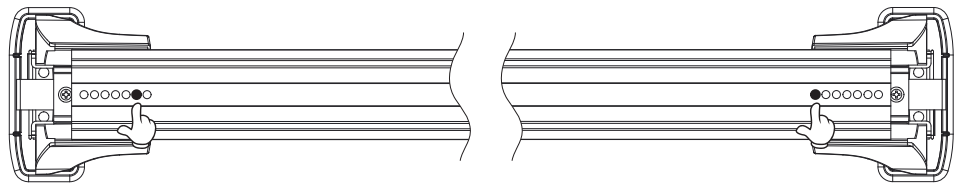

6112

Roof Racks Setting

行李架設置

FORD FOCUS (C346)
4dr Sedan 2011-2018

K049 K050

20220105V01

前桿 Front Bar 110cm		鉤片 Clip
由外向內第 6 孔 6th hole from outside to inside	由外向內第 7 孔 7th hole from outside to inside	K049

後桿 Rear Bar 110cm		鉤片 Clip
由外向內第 6 孔 6th hole from outside to inside	由外向內第 7 孔 7th hole from outside to inside	K050

與B柱門縫距離 Distance from Door Gap of B-Pillar	
Y 325mm	Z 325mm