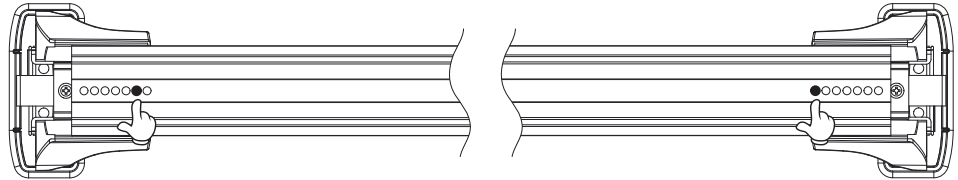

6112

Roof Racks Setting

行李架設置

FORD FOCUS (C346)
4dr Sedan 2011-2018

K049 K050

20220105V01

前桿 Front Bar 110cm		鉤片 Clip
由外向內第 6 孔 6th hole from outside to inside	由外向內第 7 孔 7th hole from outside to inside	K049

後桿 Rear Bar 110cm		鉤片 Clip
由外向內第 6 孔 6th hole from outside to inside	由外向內第 7 孔 7th hole from outside to inside	K050

與B柱門縫距離 Distance from Door Gap of B-Pillar	
Y 325mm	Z 325mm