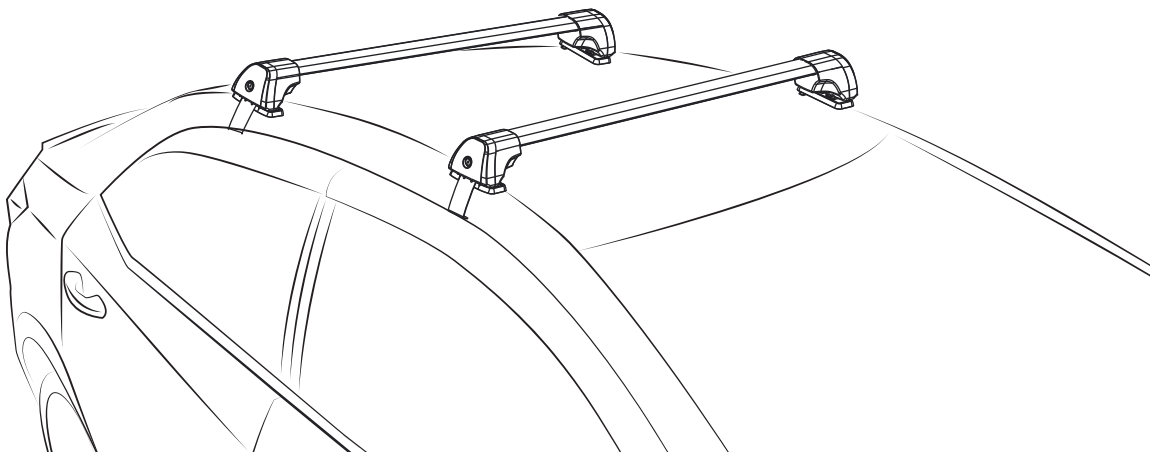

6112

Roof Racks Setting

行李架設置

FORD FOCUS (C346)
4dr Sedan 2011-2018

K049 K050

20220105V01

前桿 Front Bar 110cm		鉤片 Clip
由外向內第 6 孔 6th hole from outside to inside	由外向內第 7 孔 7th hole from outside to inside	K049

後桿 Rear Bar 110cm		鉤片 Clip
由外向內第 6 孔 6th hole from outside to inside	由外向內第 7 孔 7th hole from outside to inside	K050

與B柱門縫距離 Distance from Door Gap of B-Pillar	
Y 325mm	Z 325mm