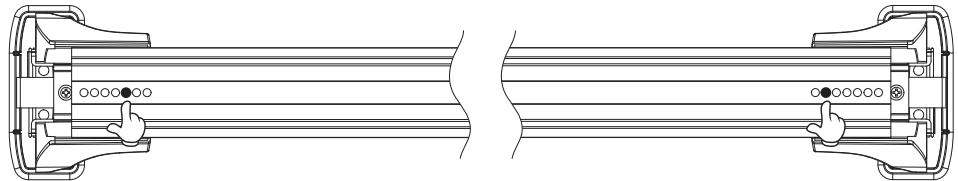

6112

Roof Racks Setting

行李架設置

HONDA FIT (GK/GH/GP)
5dr Hatchback 2016-2020

K045 K046

20220105V01

前桿 Front Bar 110cm		鉤片 Clip
由外向內第 6 孔 6th hole from outside to inside	由外向內第 7 孔 7th hole from outside to inside	K045

後桿 Rear Bar 100cm		鉤片 Clip
由外向內第 5 孔 5th hole from outside to inside	由外向內第 6 孔 6th hole from outside to inside	K046

與B柱門縫距離 Distance from Door Gap of B-Pillar	
Y 325mm	Z 325mm