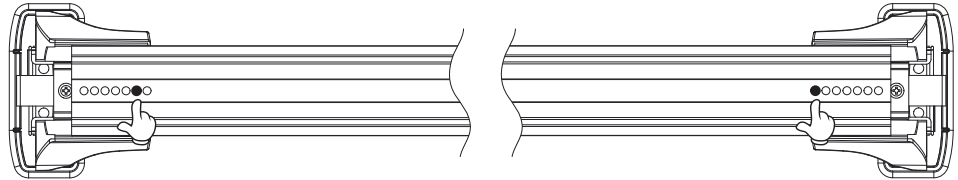

6112

Roof Racks Setting

行李架設置

HONDA FIT (GK/GH/GP)
5dr Hatchback 2016-2020

K045 K046

20220105V01

前桿 Front Bar 110cm		鉤片 Clip
由外向內第 6 孔 6th hole from outside to inside	由外向內第 7 孔 7th hole from outside to inside	K045

後桿 Rear Bar 100cm		鉤片 Clip
由外向內第 5 孔 5th hole from outside to inside	由外向內第 6 孔 6th hole from outside to inside	K046

與B柱門縫距離 Distance from Door Gap of B-Pillar	
Y 325mm	Z 325mm