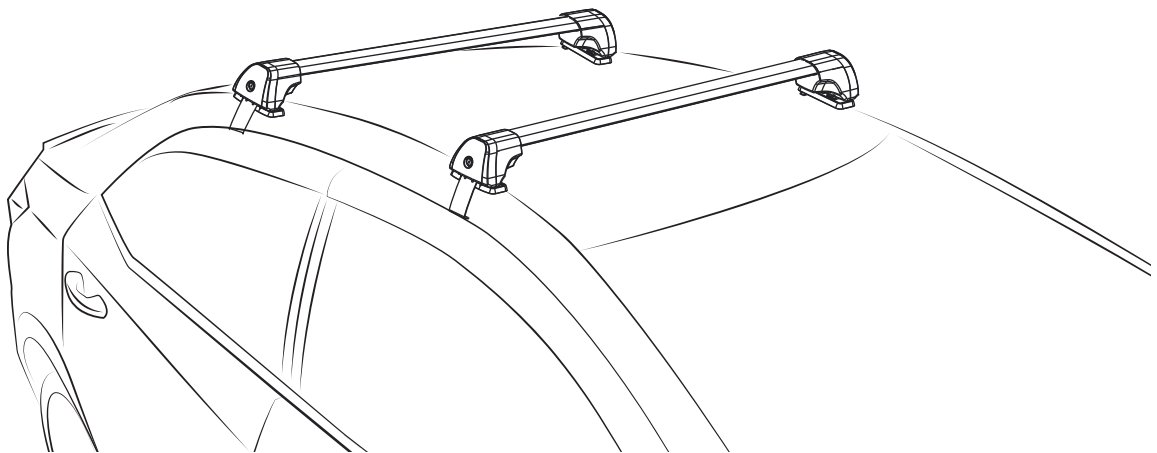

6112

Roof Racks Setting

行李架設置

TOYOTA COROLLA CROSS (XG10)
5dr SUV 2020+

K028 K029

20240401V01

前桿 Front Bar 100cm		鉤片 Clip
由外向內第 3 孔 3rd hole from outside to inside	由外向內第 3 孔 3rd hole from outside to inside	K028

後桿 Rear Bar 100cm		鉤片 Clip
由外向內第 5 孔 5th hole from outside to inside	由外向內第 5 孔 5th hole from outside to inside	K029

與B柱門縫距離 Distance from Door Gap of B-Pillar	
Y 150mm	Z 500mm