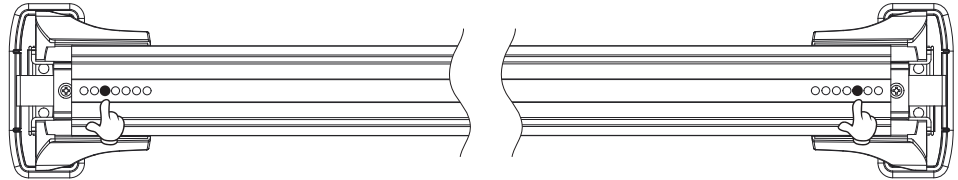

6112

Roof Racks Setting

行李架設置

TOYOTA COROLLA CROSS (XG10)
5dr SUV 2020+

K028 K029

20240401V01

前桿 Front Bar 100cm		鉤片 Clip
由外向內第 3 孔 3rd hole from outside to inside	由外向內第 3 孔 3rd hole from outside to inside	K028

後桿 Rear Bar 100cm		鉤片 Clip
由外向內第 5 孔 5th hole from outside to inside	由外向內第 5 孔 5th hole from outside to inside	K029

與B柱門縫距離 Distance from Door Gap of B-Pillar	
Y 150mm	Z 500mm