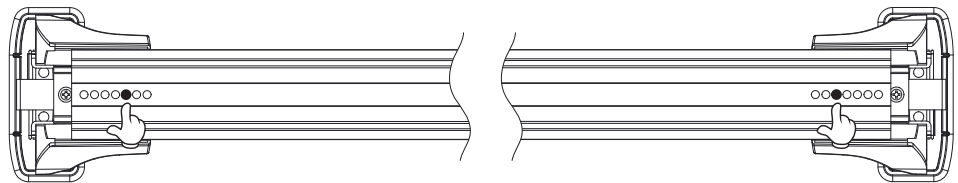

6112

Roof Racks Setting

行李架設置

TOYOTA COROLLA CROSS (XG10)
5dr SUV 2020+

K028 K029

20240401V01

前桿 Front Bar 100cm		鉤片 Clip
由外向內第 3 孔 3rd hole from outside to inside	由外向內第 3 孔 3rd hole from outside to inside	K028

後桿 Rear Bar 100cm		鉤片 Clip
由外向內第 5 孔 5th hole from outside to inside	由外向內第 5 孔 5th hole from outside to inside	K029

與B柱門縫距離 Distance from Door Gap of B-Pillar	
Y 150mm	Z 500mm