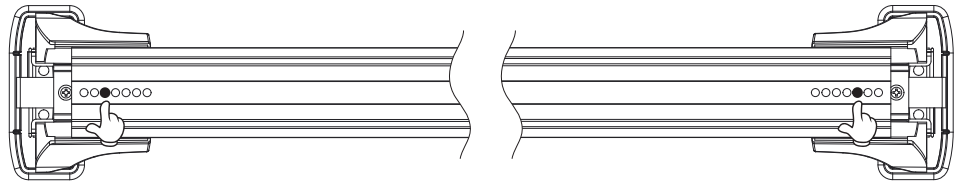

6112

Roof Racks Setting

行李架設置

HONDA CR-V (4th GEN)
5dr SUV 2012-2016

K019 K020

20220105V01

| | | |
|--|--|------------|
| 前桿 Front Bar 110cm | | 鉤片 Clip |
| 由外向內第 6 孔 6th hole from outside to inside | 由外向內第 6 孔 6th hole from outside to inside | K019 |

| | | |
|--|--|------------|
| 後桿 Rear Bar 100cm | | 鉤片 Clip |
| 由外向內第 3 孔 3rd hole from outside to inside | 由外向內第 3 孔 3rd hole from outside to inside | K020 |

| | |
|---|---------|
| 與B柱門縫距離 Distance from Door Gap of B-Pillar | |
| Y 325mm | Z 325mm |