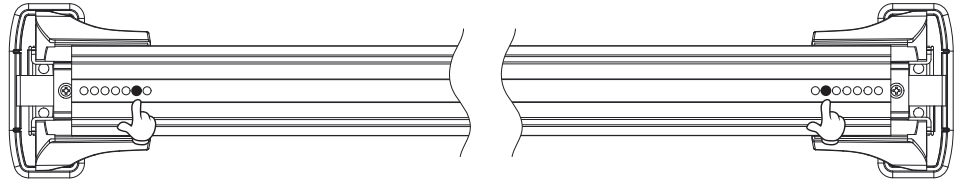

6112

Roof Racks Setting

行李架設置

HONDA CR-V (4th GEN)
5dr SUV 2012-2016

K019 K020

20220105V01

| | | |
|--|--|------------|
| 前桿 Front Bar 110cm | | 鉤片 Clip |
| 由外向內第 6 孔 6th hole from outside to inside | 由外向內第 6 孔 6th hole from outside to inside | K019 |

| | | |
|--|--|------------|
| 後桿 Rear Bar 100cm | | 鉤片 Clip |
| 由外向內第 3 孔 3rd hole from outside to inside | 由外向內第 3 孔 3rd hole from outside to inside | K020 |

| | |
|---|---------|
| 與B柱門縫距離 Distance from Door Gap of B-Pillar | |
| Y 325mm | Z 325mm |