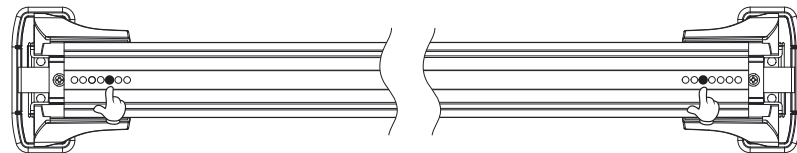

6112 & #6166

Roof Racks Install Guide

行李架設置

TOYOTA HIACE
VAN 2025+

原廠勾座型式專用

K185

20260605V01

#6112前桿 Front Bar 140cm #6166前桿 Front Bar 145cm		鉤片 Clip
由外向內第 2 孔 2th hole from outside to inside	由外向內第 2 孔 2th hole from outside to inside	K185

#6112中桿 Rear Bar 140cm #6166中桿 Rear Bar 145cm		鉤片 Clip
由外向內第 3 孔 3rd hole from outside to inside	由外向內第 3 孔 3rd hole from outside to inside	K185

#6112後桿 Rear Bar 140cm #6166後桿 Rear Bar 145cm		鉤片 Clip
由外向內第 4 孔 4th hole from outside to inside	由外向內第 4 孔 4th hole from outside to inside	K185

基座安裝位置 The Rack Base install position		
X 依原廠前側勾座	Y 依原廠中間勾座	Z 依原廠尾側勾座