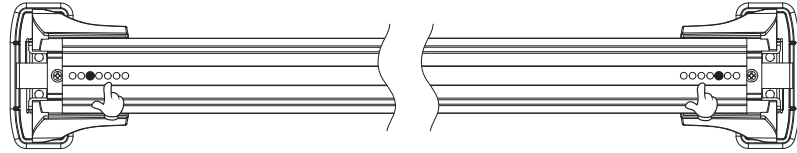

6112 & #6166

Roof Racks Install Guide

行李架設置

TOYOTA HIACE
VAN 2025+

原廠勾座型式專用

K185

20260605V01

#6112前桿 Front Bar 140cm #6166前桿 Front Bar 145cm		鉤片 Clip
由外向內第 2 孔 2th hole from outside to inside	由外向內第 2 孔 2th hole from outside to inside	K185

#6112中桿 Rear Bar 140cm #6166中桿 Rear Bar 145cm		鉤片 Clip
由外向內第 3 孔 3rd hole from outside to inside	由外向內第 3 孔 3rd hole from outside to inside	K185

#6112後桿 Rear Bar 140cm #6166後桿 Rear Bar 145cm		鉤片 Clip
由外向內第 4 孔 4th hole from outside to inside	由外向內第 4 孔 4th hole from outside to inside	K185

基座安裝位置 The Rack Base install position		
X 依原廠前側勾座	Y 依原廠中間勾座	Z 依原廠尾側勾座