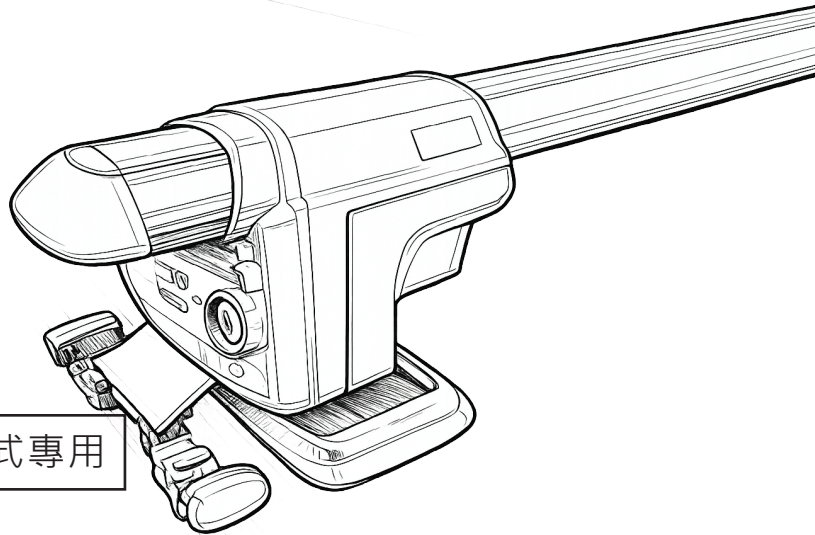

6112 & #6166

Roof Racks Install Guide

行李架設置

TOYOTA HIACE
VAN 2025+

原廠勾座型式專用

K185

20260605V01

#6112前桿 Front Bar 140cm #6166前桿 Front Bar 145cm		鉤片 Clip
由外向內第 2 孔 2th hole from outside to inside	由外向內第 2 孔 2th hole from outside to inside	K185

#6112中桿 Rear Bar 140cm #6166中桿 Rear Bar 145cm		鉤片 Clip
由外向內第 3 孔 3rd hole from outside to inside	由外向內第 3 孔 3rd hole from outside to inside	K185

#6112後桿 Rear Bar 140cm #6166後桿 Rear Bar 145cm		鉤片 Clip
由外向內第 4 孔 4th hole from outside to inside	由外向內第 4 孔 4th hole from outside to inside	K185