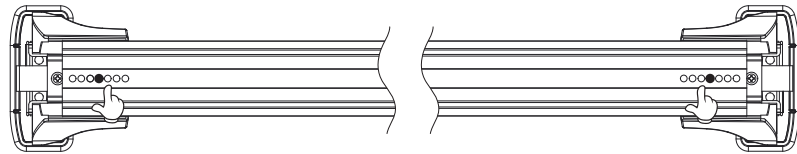

6112 & #6166

Roof Racks Install Guide

行李架設置

TOYOTA HIACE
VAN 2025+

原廠勾座型式專用

K185

20260605V01

#6112前桿 Front Bar 140cm #6166前桿 Front Bar 145cm		鉤片 Clip
由外向內第 2 孔 2th hole from outside to inside	由外向內第 2 孔 2th hole from outside to inside	K185

#6112中桿 Rear Bar 140cm #6166中桿 Rear Bar 145cm		鉤片 Clip
由外向內第 3 孔 3rd hole from outside to inside	由外向內第 3 孔 3rd hole from outside to inside	K185

#6112後桿 Rear Bar 140cm #6166後桿 Rear Bar 145cm		鉤片 Clip
由外向內第 4 孔 4th hole from outside to inside	由外向內第 4 孔 4th hole from outside to inside	K185

基座安裝位置 The Rack Base install position		
X 依原廠前側勾座	Y 依原廠中間勾座	Z 依原廠尾側勾座