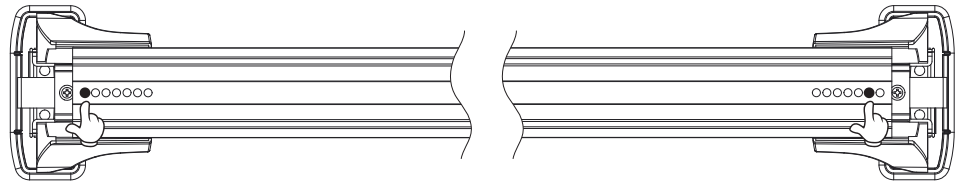

6112 & #6166

Roof Racks Setting

行李架設置

MITSUBISHI Jspace (--)
5dr VAN 2024+

K170

20250904V01

#6112前桿 Front Bar 100cm #6166前桿 Front Bar 115cm		鉤片 Clip
由外向內第 1 孔 5th hole from outside to inside	由外向內第 2 孔 6th hole from outside to inside	K170

#6112後桿 Rear Bar 100cm #6166後桿 Rear Bar 115cm		鉤片 Clip
由外向內第 1 孔 2nd hole from outside to inside	由外向內第 2 孔 3rd hole from outside to inside	K170

與B柱門縫距離 Distance from Door Gap of B-Pillar	
Y -150mm	Z 850 mm