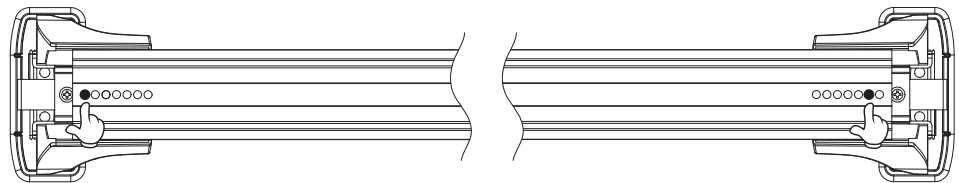

6112 & #6166

Roof Racks Setting

行李架設置

MITSUBISHI Jspace (--)
5dr VAN 2024+

K170

20250904V01

#6112前桿 Front Bar 100cm #6166前桿 Front Bar 115cm		鉤片 Clip
由外向內第 1 孔 5th hole from outside to inside	由外向內第 2 孔 6th hole from outside to inside	K170

#6112後桿 Rear Bar 100cm #6166後桿 Rear Bar 115cm		鉤片 Clip
由外向內第 1 孔 2nd hole from outside to inside	由外向內第 2 孔 3rd hole from outside to inside	K170

與B柱門縫距離 Distance from Door Gap of B-Pillar	
Y -150mm	Z 850 mm